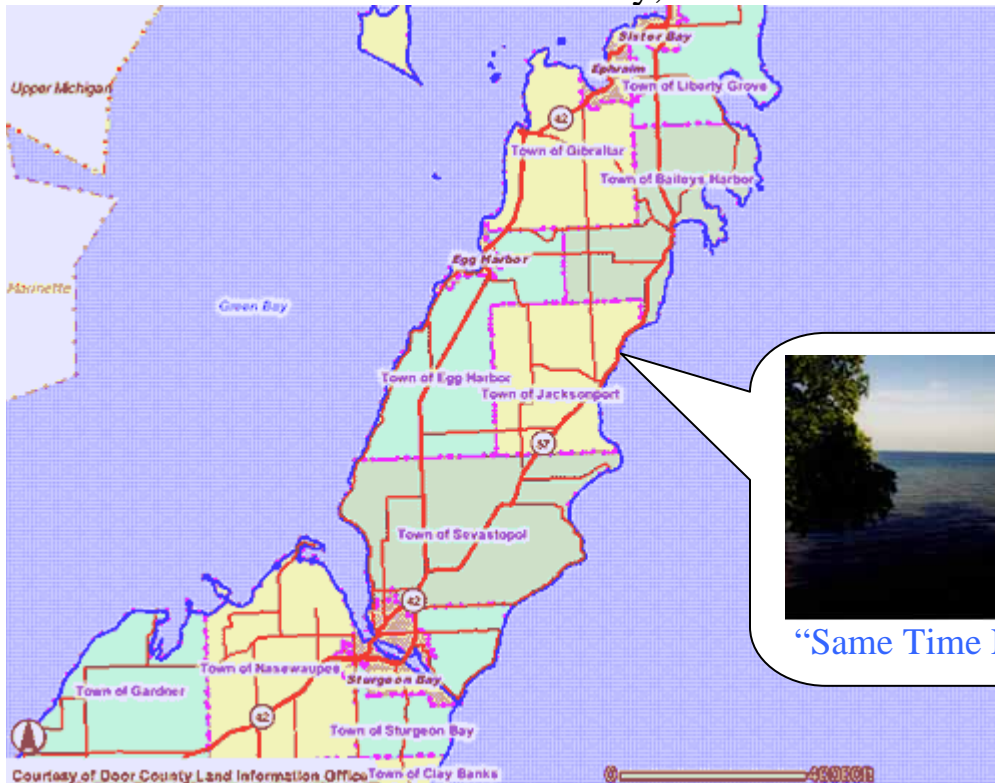

Door County Maps

Door County, Wisconsin

"Same Time Next Year"

Door County Links

Links: <http://www.inline.com/doorweb/area.asp?areaID=0>
<http://www.doorcountyweb.com>
<http://www.doorcountyvacations.com>
<http://www.doorcounty-wi.com>
<http://www.door-county.com>
<http://www.doorcountyadvocate.com>
<http://www.doorcountyinn.com/littlesister/local+attractions/default.asp>

Map Link: <http://map.co.door.wi.us/Website/doorbase3/doorlio3.asp>

Jacksonport Map

“Same Time Next Year”

Scroll Down for more Detail

Lakeshore Road Map

Coming Soon:
"Shadows of Seagulls"

Sunken Ship

"Same Time Next Year"